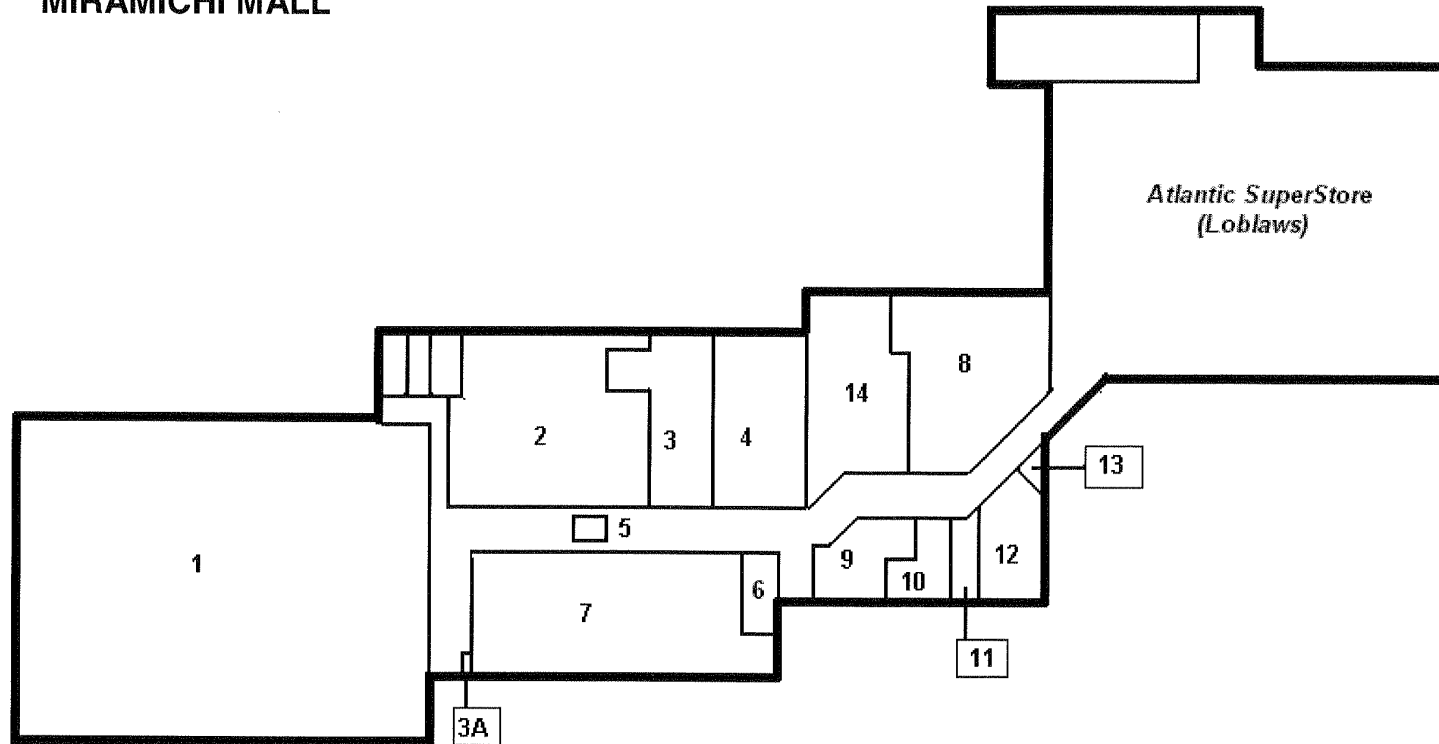

MIRAMICHI MALL

UNIT #	SQ. FT.
1	30,000
2	8,048
3	2,860
3A	42
4	3,645
5	25
6	600
7	8,130

UNIT #	SQ. FT.
8	5,000
9	1,749
10	711
11	603
12	1,548
13	300
14	4,149