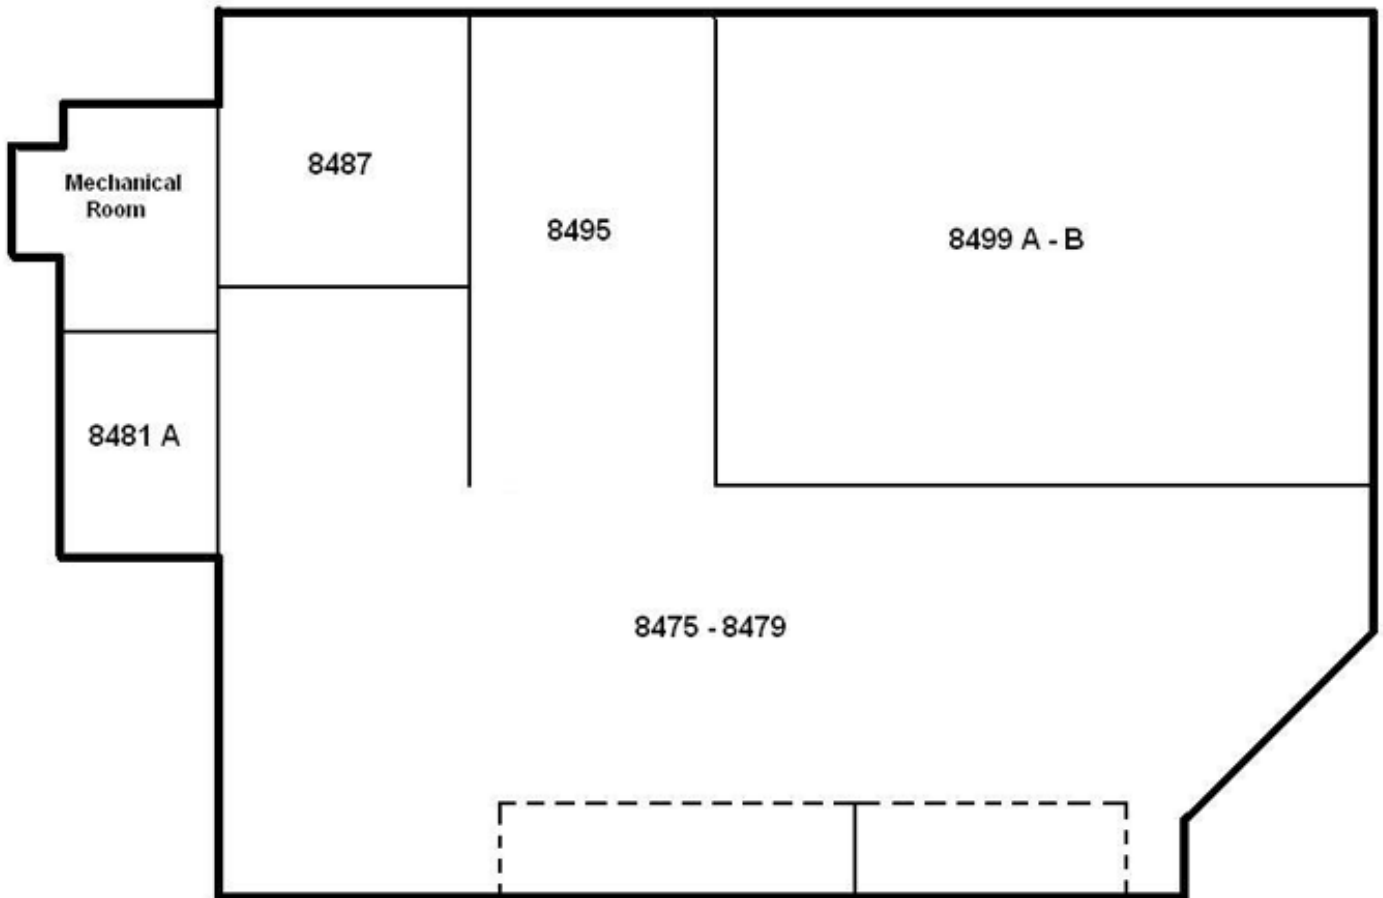

**DEVONSHIRE PLACE INDUSTRIAL COMPLEX**  
 Town of Mount-Royal, Quebec

UNITS #	SQ. FT.
8475 - 8479	57,600
8481 A	5,000
8487	8,000
8495	12,800
8499 A-B	31,600